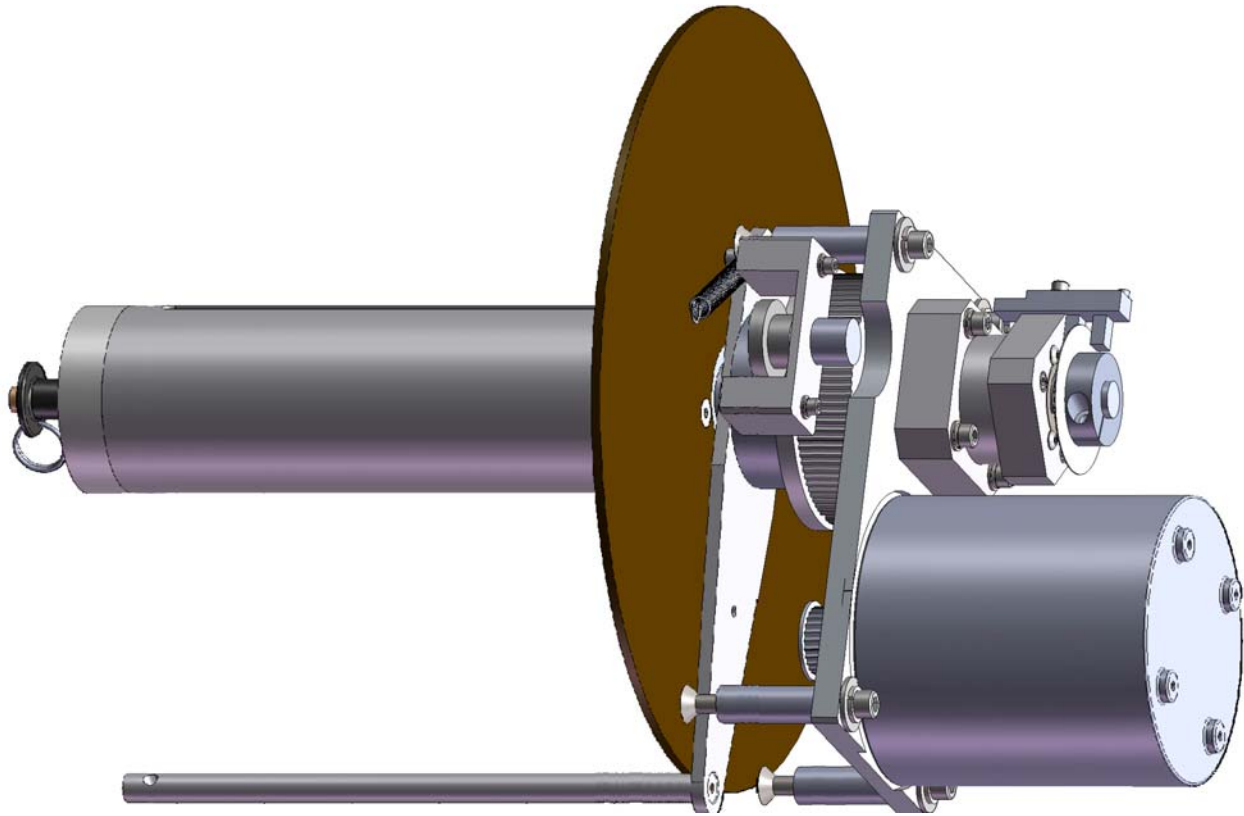

# REWIND ASY 311XNV 7” SPARE PARTS CATALOG

# LABEL-AIRE

REWIND 311XNV 7" SPARE PARTS					
NO	PART NO.	DESCRIPTION	QTY	ASSEMBLY PHOTO	DETAIL PHOTO
1	3302072SP	ASY MANDREL REWIND 7"	1		
2	7706471	PIN QUICK RELEASE BALL LOCK	1		
3	7700473	COLLAR SPLIT 2 PC 0.375 ID SS	1		
4	7210201	ASY HUB CLPSE RWD MANDREL WITH SET SCREWS AND DOWELS	1		
5	7432100	SNAP RING E- RING EXTL 0.625 SS	1		

**REWIND 311XNV 7" SPARE PARTS**

NO	PART NO.	DESCRIPTION	QTY	ASSEMBLY PHOTO	DETAIL PHOTO
6	3301119	GEAR SPUR 112T 32DP 20.0 PA	1		
7	3301219	STOP DANCER ARM	1		
8	3301221	SHAFT DANCER NON-ROTATING 7"	1		
9	3301292	SPACER DANCER ARM SPUR GEAR	1		
10	3301293	SPACER BRG	1		

**REWIND 311XNV 7" SPARE PARTS**

NO	PART NO.	DESCRIPTION	QTY	ASSEMBLY PHOTO	DETAIL PHOTO
11	3301294	DANCER ARM 11/14/15	1		
12	3301299	DISK RWD 10.5	1		
13	3317442	PULLEY HTD 90- 3M-15 X .63 BORE	1		
14	L052906	ASY RWD SHAFT W/RACE	1		
15	7103416	KEY 3/16 X 1.000 F/RAD EA END	2		